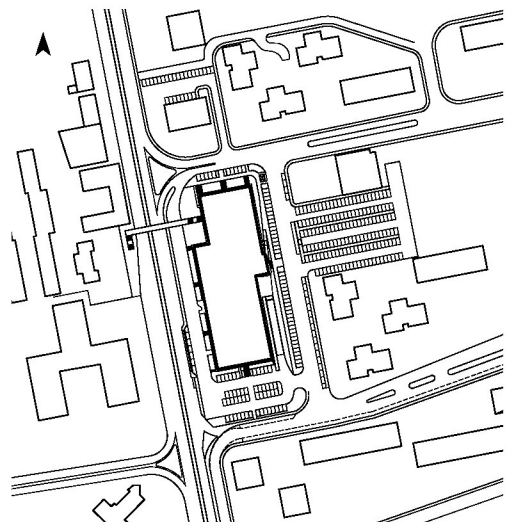

NOVERASCO SHOPPING CENTER, NOVERASCO DI OPERA

LOCATION: Via Enrico Fermi, 1-7, Noverasco di Opera CLIENT: Prelios, Milan
ARCHITECTS: One Works, Milan (associates Giuliana Ledda, Luca Bonazzoli)

BUILDING PERIOD: 2011-2013 FAÇADE CONSTRUCTION: S.A.L.F., Albiano D'lvrea

FAÇADE MATERIAL: Swisspearl® LARGO, CARAT Crystal 7010; PLANEA Rougit 0860 F and Rougit 0983 F